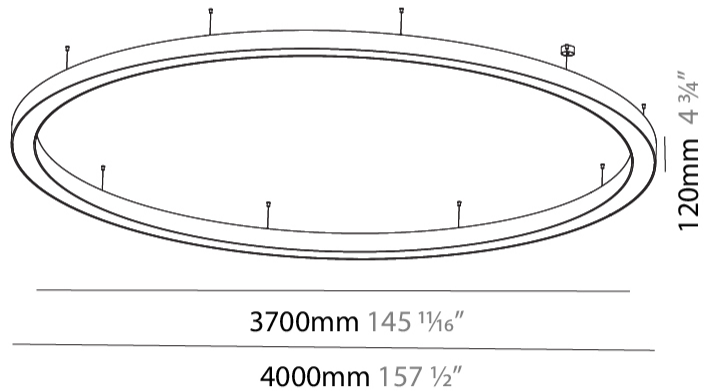

GENERAL

Series: Glorious
Subseries: Glorious
Brand: Prolicht
Division: Architectural
Mounting Type: Suspension
Mounting Location: Ceiling
Subcategory: Ambient

PHYSICAL

Shape: Round
Diameter (mm): 4000
Diameter (in): 157 1/2
Depth (mm): 120
Depth (in): 4 3/4
Max. Overall Height (mm): 2120
Max. Overall Height (in): 83 7/16
Light Distribution: Direct / Indirect
Weight (kg): 53.026
Weight (lbs): 116.66
Diffuser: PMMA - Opal or Micro-Prism
Fixture Finish: SSR / BKV / CWI / CRY / HAB / UFT / ITA / RUA / FTG / MYG / LOD / PUS / FRO / FUP / KIA / POP / BLS / SPG / MEY / GOH / GUM / CHC / COM / ABZ / JAG / OBR / MOS / ROR
Fixture Material: Aluminum

ELECTRICAL

Lamp Type: LED (Zhaga Standard)
Input Wattage (W): 300
Total Output Wattage (W): 240 / 192 (3500K)
Dimming: Non-Dimming / Phase Dimming (120Vac only) / 0-10V Dimming
Driver Included: Yes
Driver Location: Integrated
Driver Type: Constant Current - 120 / 277Vac
Driver Class: Class 2
Input Voltage (V): 120 - 277
Constant Current (MA): 350 / 1000 (3500K)

LED

Color Temperature (°K): 3000 / 3500 / 4000
Max. Delivered Lumen (lm): 18460 / 19110 / 19500 Direct / 12780 / 13230 / 13500 Indirect
CRI: >80 CRI
Efficiency (%): 70
Lamp Life (hrs): 50000

OPTICAL

RATINGS AND CERTIFICATIONS

Certified By: Certified for North American Standards
IP rating: IP20